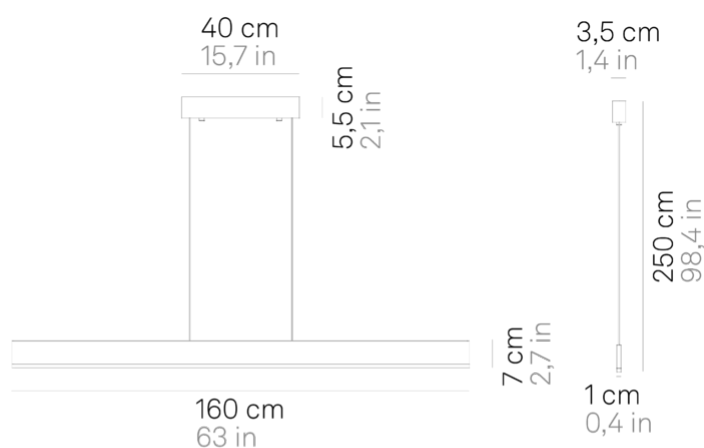

# Riga \_suspension

LED dimmable IP20

LD0102

White B3

DESIGN IN ITALY BY ZAFFERANO SRL, MADE IN PRC

Zafferano SRL - Viale dell'Industria, 26 31055 Quinto di Treviso  
- Italy [www.zafferanoitalia.com](http://www.zafferanoitalia.com)

## Lighting specifications

---

source	LED
type	SMD
total power	56,0 W
power LED	43,2 W
color temperature	3000 K
lumen lamp	2510 lm
lumen LED	4134 lm
beam angle	95°
CRI	> 90
class	F
dimmer	TRIAC
motion sensor	NO