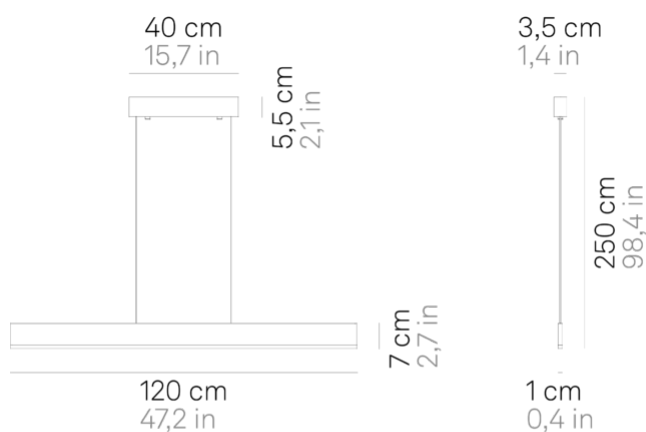

Riga _suspension

LED dimmable IP20

LD0101

White

B3

DESIGN IN ITALY BY ZAFFERANO SRL, MADE IN PRC

Zafferano SRL - Viale dell'Industria, 26 31055 Quinto di Treviso
- Italy www.zafferanoitalia.com

The company reserves the right to modify product specifications.

For more information visit www.zafferanoitalia.com

Riga _suspension

Lighting specifications

source	LED
type	SMD
total power	40 W
power LED	32,4 W
color temperature	3000 K
lumen lamp	1890 lm
lumen LED	3551 lm
beam angle	95°
CRI	> 90
class	F
dimmer	TRIAC
motion sensor	NO