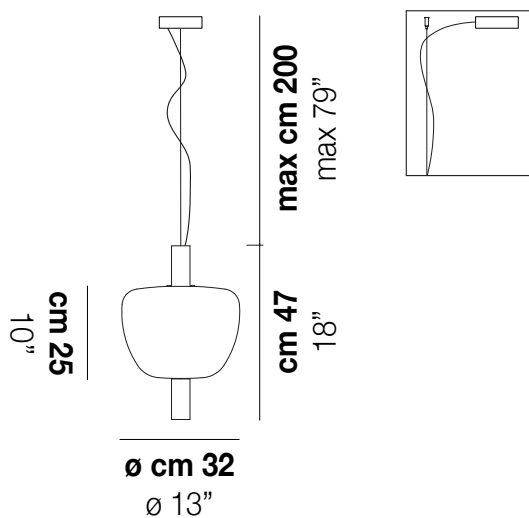

RIFLESSO SP 3

TECHNICAL DATA:

CERTIFICATIONS:

LED 2700K DIM2	1x12,5W 35 V
LED 2700K DIM3	1x12,5W 35 V
LED 3000K DIM2	1x12,5W 35 V
LED 3000K DIM3	1x12,5W 35 V

Led 2700 K 12,5 W 35 V 1500 lm DIM2 Phase Cut
 Led 2700 K 12,5 W 35 V 1500 lm DIM3 0-10V, Push
 Led 3000 K 12,5 W 35 V 1500 lm DIM2 Phase Cut
 Led 3000 K 12,5 W 35 V 1500 lm DIM3 0-10V, Push

VOLUME	Mc 0,11
GROSS WEIGHT	Kg 10
NET WEIGHT	Kg 7

[download](#)

SHADE FINISHING

AATR CRTR

FRAME FINISHING

BKS RAV

OTHER VERSION AVAILABLE

Click on the version to go to the web version of the product