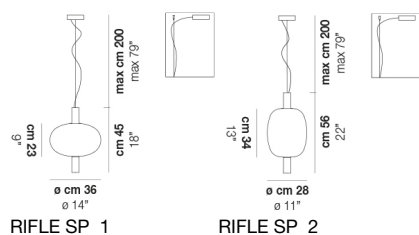

RIFLESSO SP 3

TECHNICAL DATA:

CERTIFICATIONS:

LED 2700K DIM2	1x12,5W 35 V
LED 2700K DIM3	1x12,5W 35 V
LED 3000K DIM2	1x12,5W 35 V
LED 3000K DIM3	1x12,5W 35 V

Led 2700 K 12,5 W 35 V 1500 lm DIM2 Phase Cut
 Led 2700 K 12,5 W 35 V 1500 lm DIM3 0-10V, Push
 Led 3000 K 12,5 W 35 V 1500 lm DIM2 Phase Cut
 Led 3000 K 12,5 W 35 V 1500 lm DIM3 0-10V, Push

VOLUME	Mc 0,11
GROSS WEIGHT	Kg 10
NET WEIGHT	Kg 7

[download](#)

SHADE FINISHING

AATR CRTR

FRAME FINISHING

BKS RAV

OTHER VERSION AVAILABLE

Click on the version to go to the web version of the product