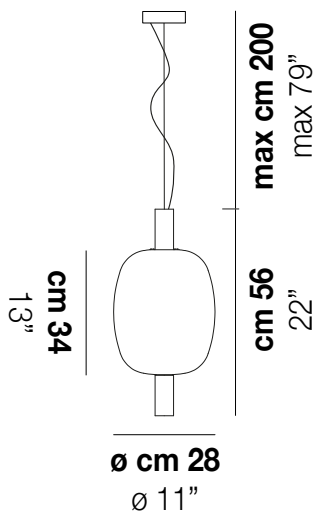

## RIFLESSO SP 2

### TECHNICAL DATA:

LED 2700K DIM2	1x12,5W 35 V
LED 2700K DIM3	1x12,5W 35 V
LED 3000K DIM2	1x12,5W 35 V
LED 3000K DIM3	1x12,5W 35 V

### CERTIFICATIONS:

Led 2700 K 12,5 W 35 V 1500 lm DIM2 Phase Cut  
 Led 2700 K 12,5 W 35 V 1500 lm DIM3 0-10V, Push  
 Led 3000 K 12,5 W 35 V 1500 lm DIM2 Phase Cut  
 Led 3000 K 12,5 W 35 V 1500 lm DIM3 0-10V, Push

VOLUME Mc 0,1  
 GROSS WEIGHT Kg 0  
 NET WEIGHT Kg 7

download