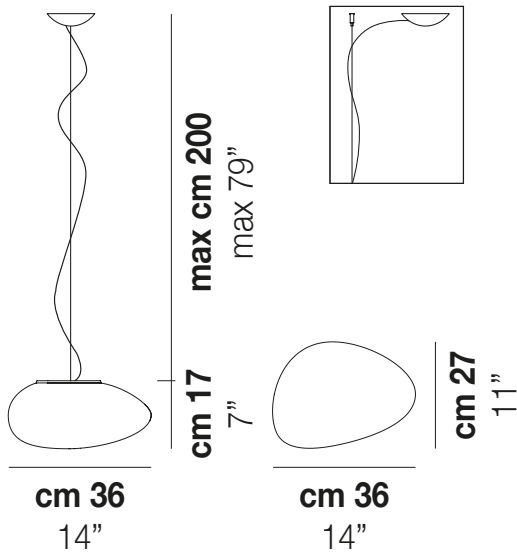

NEOCHIC

Design Chiaramonte & Marin

NEOCHIC SP P

Inspired by a river stone that has been shaped by natural processes that our glass masters try to imitate. The versatility of this lamp, ideal for any kind of decoration, comes from a recognizable and simple form. Four shapes available in suspension, ceiling and wall types.

NEOCHIC SP P

TECHNICAL DATA:

CERTIFICATIONS:

LIGHT SOURCES

LED	Power	Voltage	Beam Angle
LED 2700K DIM2	1x7W	220-240 V	E27
LED 2700K DIM2	1x12 W	24 V	Led 2700 K 12 W 24 V 1700 lm DIM2 Phase Cut
LED 3000K DIM2	1x12 W	24 V	Led 3000 K 12W 24 V 1700 lm DIM2 Phase Cut
LED 3000K DIM3	1x12 W	24 V	Led 3000 K 12 W 24 V 1700 lm DIM3 0-10V, Push

VOLUME	Mc 0,07
GROSS WEIGHT	Kg 7
NET WEIGHT	Kg 4

download

SHADE FINISHING

BCST

FRAME FINISHING

NIB

OTHER VERSION AVAILABLE

Click on the version to go to the web version of the product