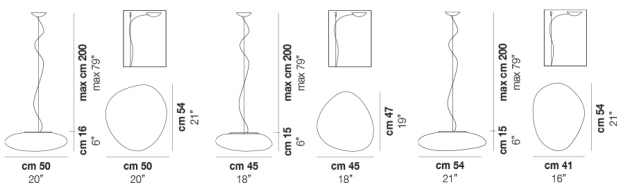

NEOCHIC SP P

TECHNICAL DATA:

CERTIFICATIONS:

LIGHT SOURCES

LED	Power	Voltage	Beam Angle
LED 2700K DIM2	1x7W	220-240 V	E27
LED 2700K DIM2	1x12 W	24 V	Led 2700 K 12 W 24 V 1700 lm DIM2 Phase Cut
LED 3000K DIM2	1x12 W	24 V	Led 3000 K 12W 24 V 1700 lm DIM2 Phase Cut
LED 3000K DIM3	1x12 W	24 V	Led 3000 K 12 W 24 V 1700 lm DIM3 0-10V, Push

VOLUME	Mc 0,07
GROSS WEIGHT	Kg 7
NET WEIGHT	Kg 4

download

SHADE FINISHING

BCST

FRAME FINISHING

NIB

OTHER VERSION AVAILABLE

Click on the version to go to the web version of the product