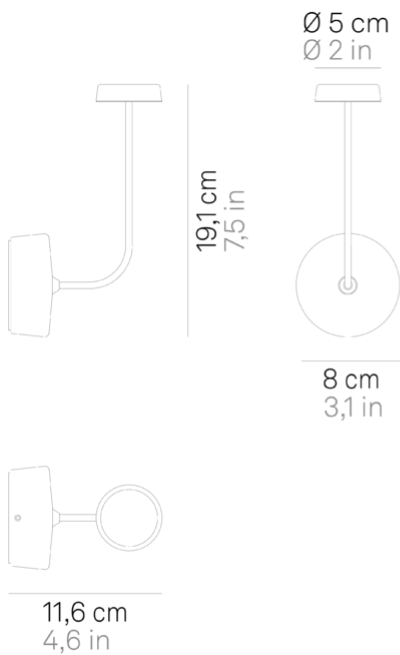

# Swap 230V \_wall

LED

not dimmable

IP20

LD1014

	White	<b>B3</b>		Black	<b>N3</b>
	Corten	<b>R3</b>			

DESIGN IN ITALY BY ZAFFERANO SRL, MADE IN PRC

Zafferano SRL - Viale dell'Industria, 26 31055 Quinto di Treviso  
- Italy [www.zafferanoitalia.com](http://www.zafferanoitalia.com)

# Swap 230V \_wall

## Lighting specifications

---

source	LED
type	SMD
total power	4,0 W
power LED	3,0 W
color temperature	2700 K
lumen lamp	300 lm
lumen LED	390 lm
beam angle	118°
CRI	> 90
class	E
dimmer	NO
motion sensor	NO