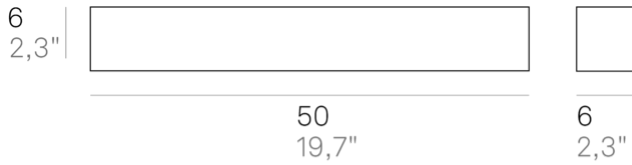

Slat _wall

LED not dimmable IP65

LD0152

	White	B3		Dark gray	G3
	Corten	R3			

CE EAC

DESIGN IN ITALY BY ZAFFERANO SRL, MADE IN PRC

Zafferano SRL - Viale dell'Industria, 26 31055 Quinto di Treviso
- Italy www.zafferanoitalia.com