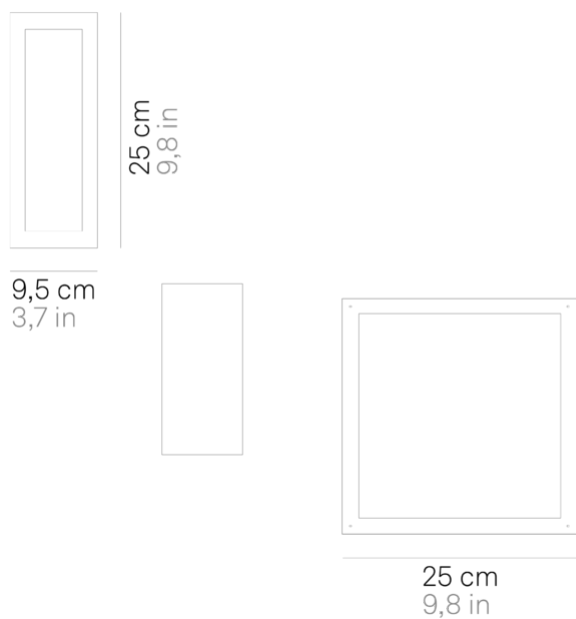

Home _wall-ceiling

LED

not dimmable

IP54

LD0251

	White	B3		Dark gray	G3
	Corten	R3			

DESIGN IN ITALY BY ZAFFERANO SRL, MADE IN PRC

Zafferano SRL - Viale dell'Industria, 26 31055 Quinto di Treviso
- Italy www.zafferanoitalia.com

The company reserves the right to modify product specifications.

For more information visit www.zafferanoitalia.com