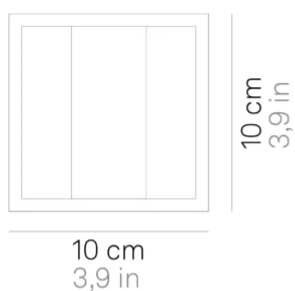

Cubetto _wall

LED not dimmable IP54

LD0052

	White	B3		Dark gray	G3
	Corten	R3		Silver color leaf	BFA
			Not suitable for outdoor use		
	Gold color leaf	BFO			
	Not suitable for outdoor use				
	use				

DESIGN IN ITALY BY ZAFFERANO SRL, MADE IN PRC

Zafferano SRL - Viale dell'Industria, 26 31055 Quinto di Treviso
- Italy www.zafferanoitalia.com

Cubetto _wall

Lighting specifications

source	LED
type	SMD
total power	6,5 W
power LED	5,2 W
color temperature	3000 K
lumen lamp	474 lm
lumen LED	638 lm
beam angle	58°
CRI	> 90
class	E
motion sensor	NO