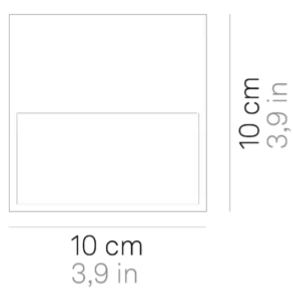

Bottom _wall

LED

not dimmable

IP54

LD0231

White	B3	Dark gray	G3

DESIGN IN ITALY BY ZAFFERANO SRL, MADE IN PRC

Zafferano SRL - Viale dell'Industria, 26 31055 Quinto di Treviso
- Italy www.zafferanoitalia.com

The company reserves the right to modify product specifications.

For more information visit www.zafferanoitalia.com