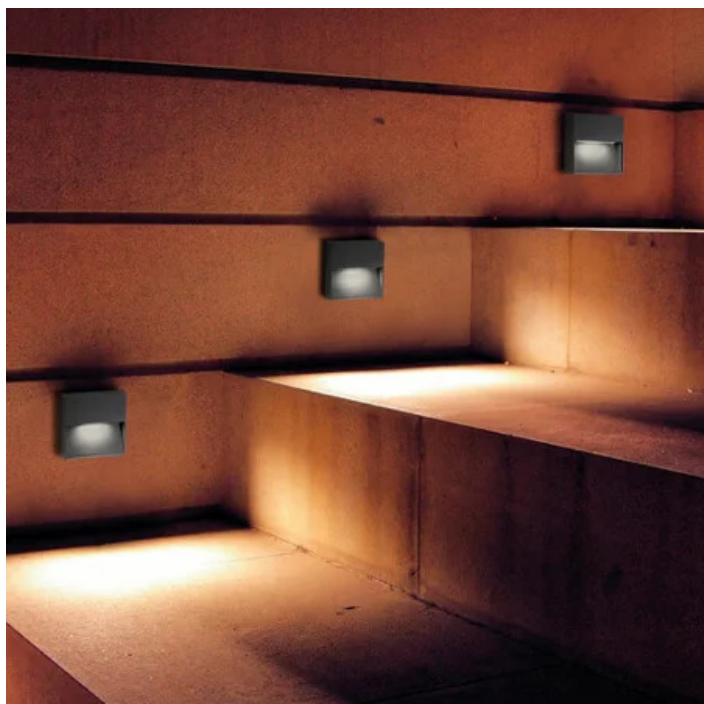

Bottom _wall

LED

not dimmable

IP54

LD0231

 White	B3	 Dark gray	G3
---	-----------	---	-----------

DESIGN IN ITALY BY ZAFFERANO SRL, MADE IN PRC

Zafferano SRL - Viale dell'Industria, 26 31055 Quinto di Treviso
- Italy www.zafferanoitalia.com

The company reserves the right to modify product specifications.

For more information visit www.zafferanoitalia.com

Bottom _wall

Lighting specifications

source	LED
type	SMD
total power	4,5 W
power LED	4,0 W
color temperature	3000 K
lumen lamp	145 lm
lumen LED	392 lm
beam angle	50°
CRI	> 80
class	F
motion sensor	NO