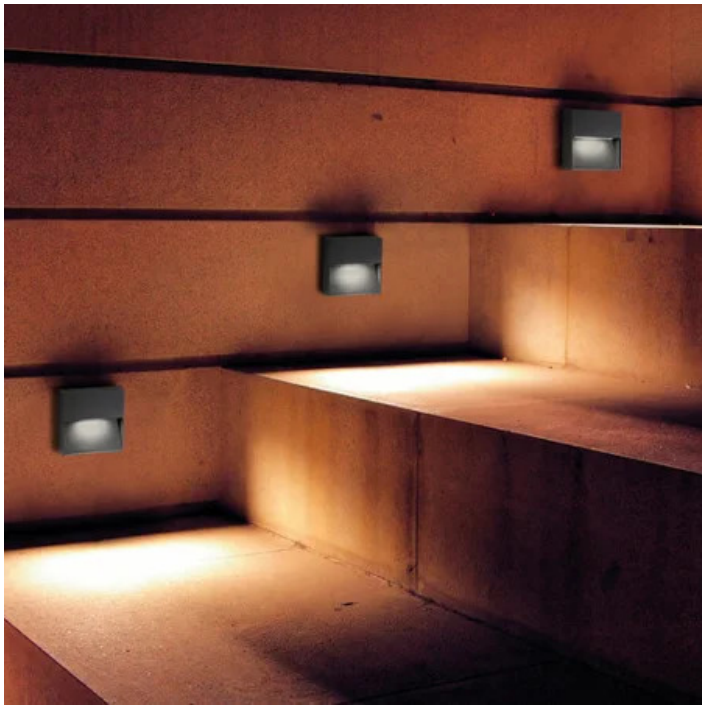

Bottom _wall

Ø 10 cm
Ø 3,9 in

3 cm
1,1 in

LED

not dimmable

IP54

LD0230

	White	B3		Dark gray	G3
---	-------	-----------	---	-----------	-----------

DESIGN IN ITALY BY ZAFFERANO SRL, MADE IN PRC

Zafferano SRL - Viale dell'Industria, 26 31055 Quinto di Treviso
- Italy www.zafferanoitalia.com

Bottom _wall

Lighting specifications

source	LED
type	SMD
total power	4,5 W
power LED	4,0 W
color temperature	3000 K
lumen lamp	145 lm
lumen LED	392 lm
beam angle	50°
CRI	> 80
class	F
motion sensor	NO