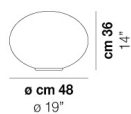

LUCCIOLA LT 27

TECHNICAL DATA:

CERTIFICATIONS:

LIGHT SOURCES

1x48W 220-240 V E14
50/60 Hz

VOLUME Mc 0,05
GROSS WEIGHT Kg 3
NET WEIGHT Kg 1,5

download

SHADE FINISHING

BCST

FRAME FINISHING

BC

OTHER VERSION AVAILABLE

Click on the version to go to the web version of the product

LUCCI LT G

LUCCI LT M

LUCCI LT P

LUCCI LT 18

LUCCI LT 30 P