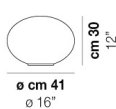

LUCCIOLA LT 27

TECHNICAL DATA:

CERTIFICATIONS:

LIGHT SOURCES

1x48W 220-240 V E14
50/60 Hz

VOLUME Mc 0,05
GROSS WEIGHT Kg 3
NET WEIGHT Kg 1,5

download

SHADE FINISHING

BCST

FRAME FINISHING

BC

OTHER VERSION AVAILABLE

Click on the version to go to the web version of the product

LUCCI LT G

LUCCI LT M

LUCCI LT P

LUCCI LT 18

LUCCI LT 30 P