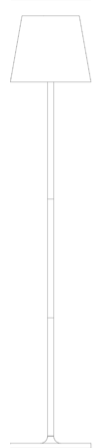

Poldina XXL _Floor

Poldina XXL is a rechargeable battery-powered cordless floor and table lamp. A "touch" control on the upper part of the stem allows switching on/off, dimming, and selecting the color temperature of the light (2700 K or 3000 K). It is suitable for both indoor and outdoor use. The lamp comes with a contact charging base; the battery charger is included. It is provided with a 3-rod kit that allows to choose the height of the lamp among 69, 110 or 150 cm.

Ø 28 cm
Ø 11 in

150 cm
59 in

110 cm
43,3 in

69,5 cm
27,3 in

28 x 28 cm
11 x 11 in

LED dimmable IP54

LD0360

	White	B3		Corten	R3
	Dark gray	N3			

DESIGN IN ITALY BY ZAFFERANO SRL, MADE IN PRC

Zafferano SRL - Viale dell'Industria, 26 31055 Quinto di Treviso
- Italy www.zafferanoitalia.com

Poldina XXL _Floor

Lighting specifications

source	LED
type	SMD
total power	6,5 W
power LED	4,3 W
color temperature	2700 - 3000 K
lumen lamp	460 - 510 lm
lumen LED	470 - 500 lm
beam angle	41°
CRI	> 80
class	F
dimmer	TOUCH DIMMER
motion sensor	NO