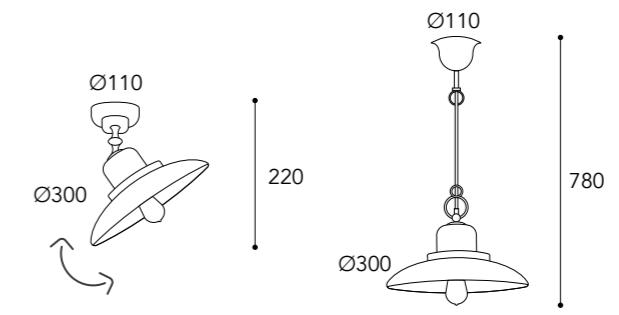

1696. AR
BA

1697. AR
BA