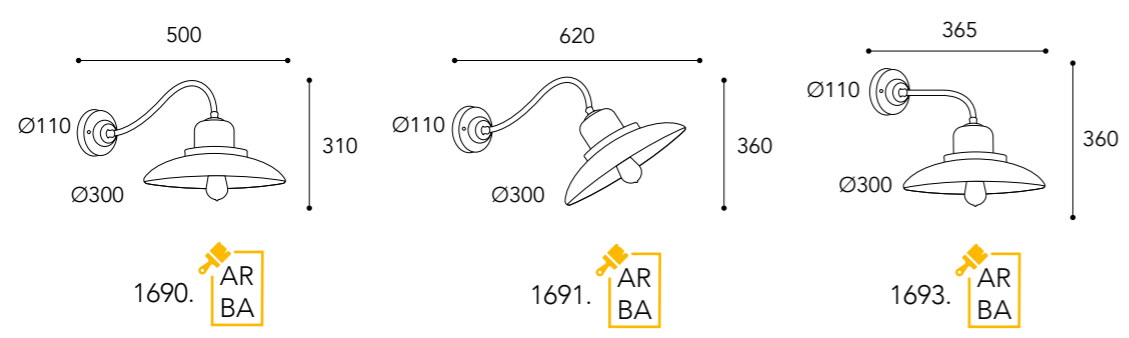

1690. AR
BA

1691. AR
BA

1693. AR
BA

pag. 10 - 12

CE
IP20 - E27

Max Watt
52

Lampadina
non inclusa
Bulb not included

Finiture/Finishing:

Anticato Ramato Aged Brass	Brunito Anticato Aged Burnish
.AR	.BA