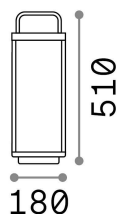

Allgemeine Information

Aussen - Tischleuchten

Outdoor ground mounted lamp with integrated LED sources, in-built switch, in-built USB port, integrated battery and direct light emission

Ean	8021696250885
Artikel	STARDUST TL H51
Installation	Table, Floor
Garantie	5 years
Bruttogewicht	3.05 kg
Volumen	0.019133 m ³

Technische Information

Nettogewicht	2.78 kg
Isolationsklasse	III
Schutzindex	IP54
Einhaltung	CE
Betriebstemperatur	0° ~ +40 °C
Effizienz bei Volllast	X
Dimmer	1, Dimmer on board
Leistung	5 V DC
Batterie	Integrated switch button Integrated USB socket
Energieversorgung	YES (up to 7 h)
Lastwiderstand	Required, remoted, not included Replaceable, electronic charger out 5 vdc 1 a IK06

Quellinfo

Integrierte Quelle	Integrated LED module
Austauschbare Quelle	Replaceable (by qualified operators only)
Leistung	LED 3 W
Emissionen	Direct
Maximaler Verbrauch	max 3 W
Merkmale LED	LED SMD
CCT LED	3000 K
Dauer LED (t. 25°C)	20000 h
CRI	> 80
SDCM	3
Lichtstrahlwinkel	108°
Lichtstrahlfluss	330 lm
Nützlicher Lichtstrom	260 lm
Standby-Leistung	< 0.50 W