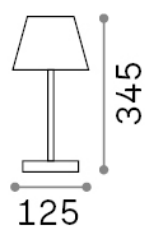

Quellinfo

Integrierte Quelle	Integrated LED module
Austauschbare Quelle	No
Leistung	LED 2,8 W
Emissionen	Direct
Maximaler Verbrauch	max 2,8 W
Merkmale LED	LED COB
CCT LED	3000 K
Dauer LED (t. 25°C)	25000 h
CRI	> 80
Lichtstrahlfluss	250 lm
Nützlicher Lichtstrom	70 lm
Photobiologisches Risiko	EXEMPT
Standby-Leistung	< 0.50 W