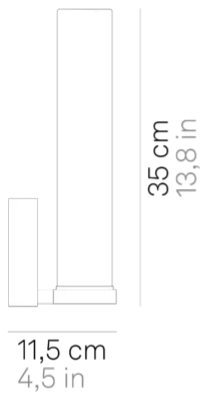

Stick 65 _wall

LED

not dimmable

IP44

LD9515C3

Chrome

DESIGN IN ITALY BY ZAFFERANO SRL, MADE IN PRC

Zafferano SRL - Viale dell'Industria, 26 31055 Quinto di Treviso
- Italy www.zafferanoitalia.com